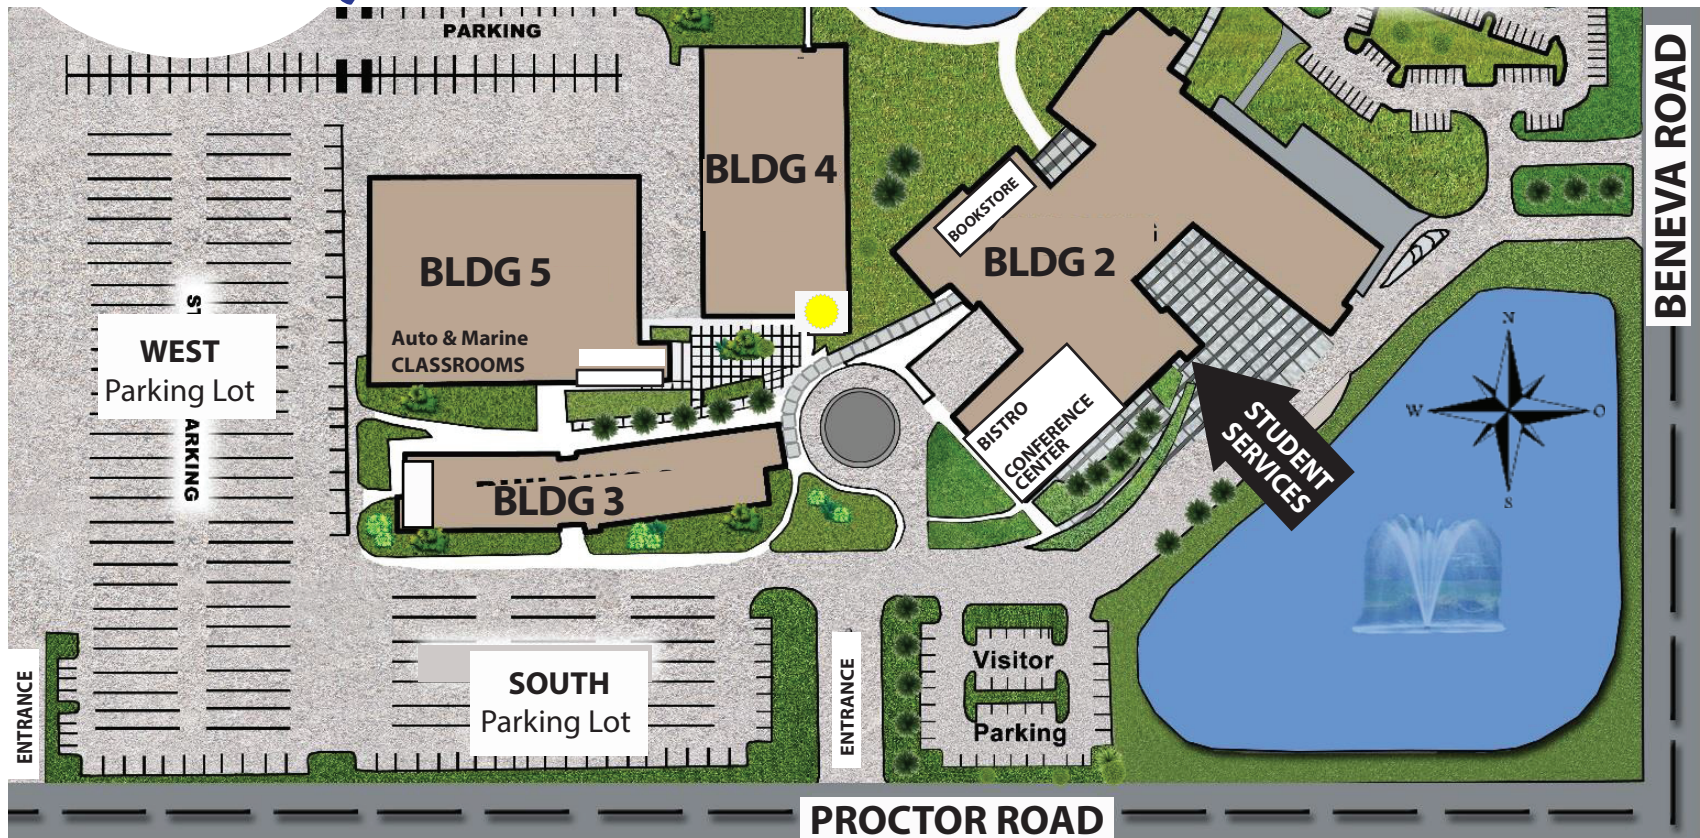

# Suncoast Technical College

4748 Beneva Road Sarasota, FL 34233

Park in any parking spot. Your class is in Building 4.  
The entrance is where the yellow dot  is on the map.

941-924-1365 • [suncoast.edu](http://suncoast.edu)